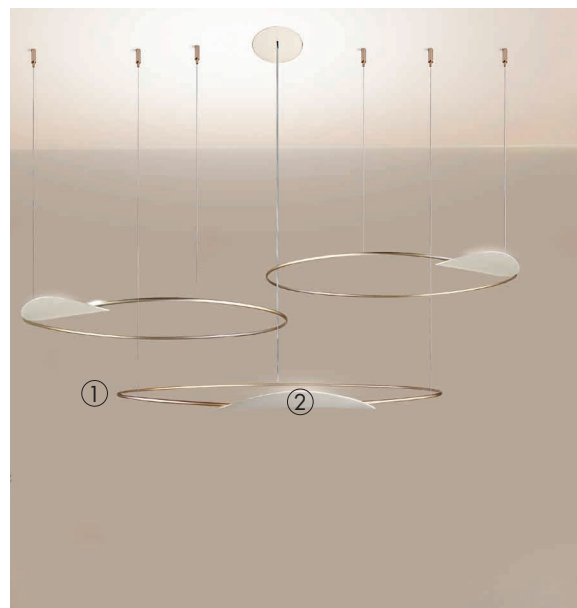

SOSPENSIONE / SUSPENSION

ETEREA S3

ETEREA S3 DTW Dim to warm
2200 a 3000°K - 60W

Lumen a 3000°K: 7500
Lumen a 2700°K: 7350
Driver Dimm. Triac: 700mA
Watt/Volt:
3x15,5W (46,5W) - 220/240V
Efficienza luminosa: 167Lm/W
Light efficiency
Diametro anelli: 1x80cm 2x60cm
Rings diameter
Diametro tubo anello: 1cm
Ring tube diameter
Dimensione rosone: 26cm
Canopy dimensions
Cavi acciaio: 150cm
Steel cables
Proiettore: 1 da 36x18cm
Diffuser 2 da 26x13cm

① ②

CH
CC
NL
CH+BB
CC+BB
AO+BB
€ 1070,00
DTW + € 110,00

ETEREA S3.I Incasso/built-in

ETEREA S3.I DTW Dim to warm
2200 a 3000°K - 60W

Lumen a 3000°K: 7500
Lumen a 2700°K: 7350
Driver Dimm. Triac: 700mA
Watt/Volt:
3x15,5W (46,5W) - 220/240V
Efficienza luminosa: 167Lm/W
Light efficiency
Diametro anelli: 1x80cm 2x60cm
Rings diameter
Diametro tubo anello: 1cm
Ring tube diameter
Dimensione incasso: foro 10,5cm
Recessed box dimensions
Cavi acciaio: 150cm
Steel cables
Proiettore: 1 da 36x18cm
Diffuser 2 da 26x13cm

① ②

CH
CC
NL
CH+BB
CC+BB
AO+BB
€ 1070,00
DTW + € 110,00

COLORI

CH champagne/champagne
CC cioccolato caramello/chocolate caramel
BB bianco burro/butter white
AO acciaio ocre/ocher steel
NL nero lucido/glossy black

ETEREA