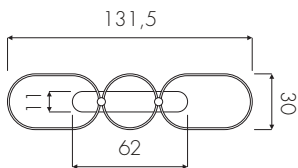

Oval direct light and round indirect

NONAME - P3D - Luce Diretta / Direct Light

Trasformatore Incluso

Driver Included

Potenza / Power - 41,6 W

Alimentazione / Supply - 220 - 240 V

3000°K - 5880 LUMEN

2700°K - 5700 LUMEN