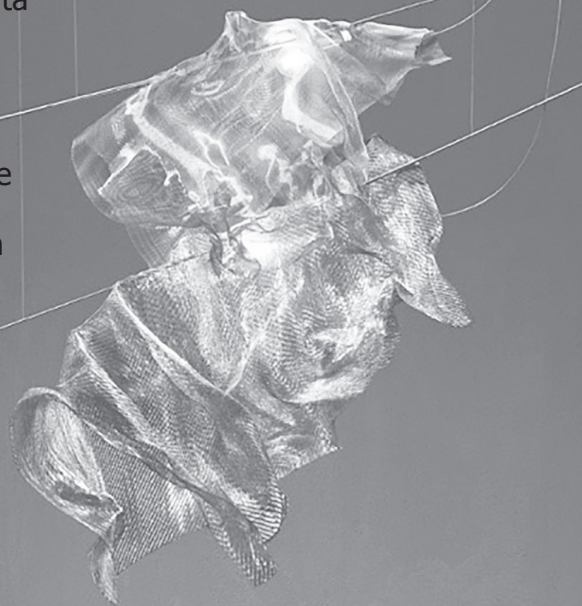

Index

Pag. 2	Condizioni generali di vendita
3	Indice
4	Zona D'ombra
5	Zona D'ombra
6	Sconquasso - Chapeau
7	Nuvole di Drago - Parachute
8	Punto! - Pois
9	Schegge - Striscia - Ste.ven
10	Curve
11	Curve
12	Le Gigine
13	Le Gigine
14	GI•GI - Chiave di Sol
15	Le Piccoline
16	L'ultima Luna
17	DoppioZero
18	Papera
19	BuchiZero
20	Zeta - Bevici su! - Sei fuori!
21	Bevici su!
22	Vieni giù!
23	Vieni giù!
24	BUCOLA - Buchi
25	Buchi
26	Buchi
27	Buchi
28	NON SO'
29	NON SO'
30	a tempo perso...
31	a tempo perso...
32	Stendimi
33	Stendimi
34	Crash
35	Crash
36	Crash
37	Crash
38	Progetto Huè...
39	Progetto Huè...
40	Huè Led
41	Spirale
42	Ecliptika
43	Ecliptika
44	des•agn
45	des•agn
46	do not disturb
47	do not disturb
48	Confusione
49	Confusione
50	GranConfusione - Solaria
51	News