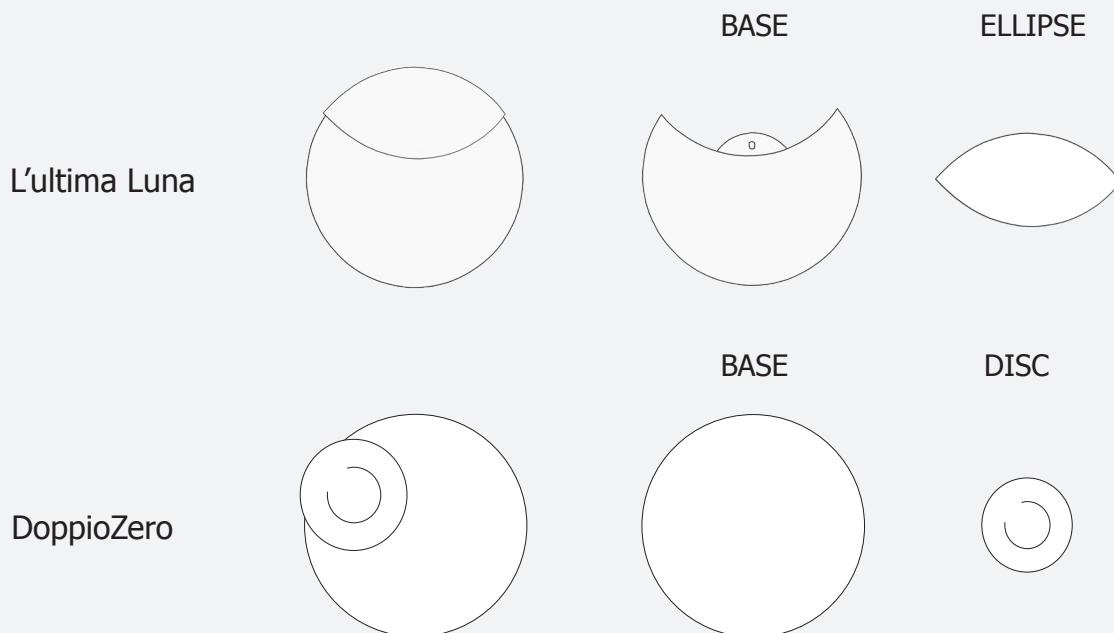

Purchasing Method

THE PURCHASING METHOD MUST RESPECT THE FOLLOWING FEATURES:

- The first letter coincides with the base finishing
- The second one coincides with the ellipse or disc finishing

For example: Base coffee
disc copper CA/TR

embossed white.....B
embossed black.....N
metallic anthracite....MA
coffee.....CA
purple red.....PR
embossed brown.....BR

sahara.....S
champagne.....CH
antique pink.....R
satin gold.....OS
satin copper.....RS

silver leaf.....TA
gold leaf.....TO
copper leaf.....TR
bronze leaf.....TB