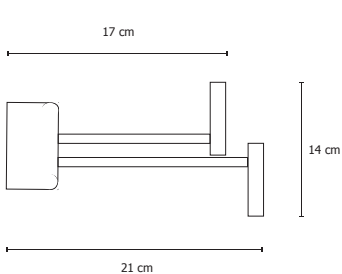

Punto! 2 parete

Size lamp

Wall lamp
in polished steel
ø cm 14X21

Steel base Ø cm 7,5X4

Spread cm 20

Weight kg 0,4

Electric supply

2 led COB
14W - 350mA
3900 Lm emitted
3000°K - CRI 85
Phase cut dimmable
power supply included

2700°K on request

Finishing

TOTAL PAINTED:
embossed white..B - embossed black..N
metallic anthracite..MA - coffee..CA - purple red..PR
embossed brown..BR - sahara..S - champagne..CH
antique pink..R - satin gold..OS - satin copper..RS

TOTAL LEAF: silver..TA - gold..TO
copper..TR - bronze..TB

GALVANIC FINISHING: shiny gold..OR

Price tax excluded

€ 339,00

€ 366,00

€ 396,00