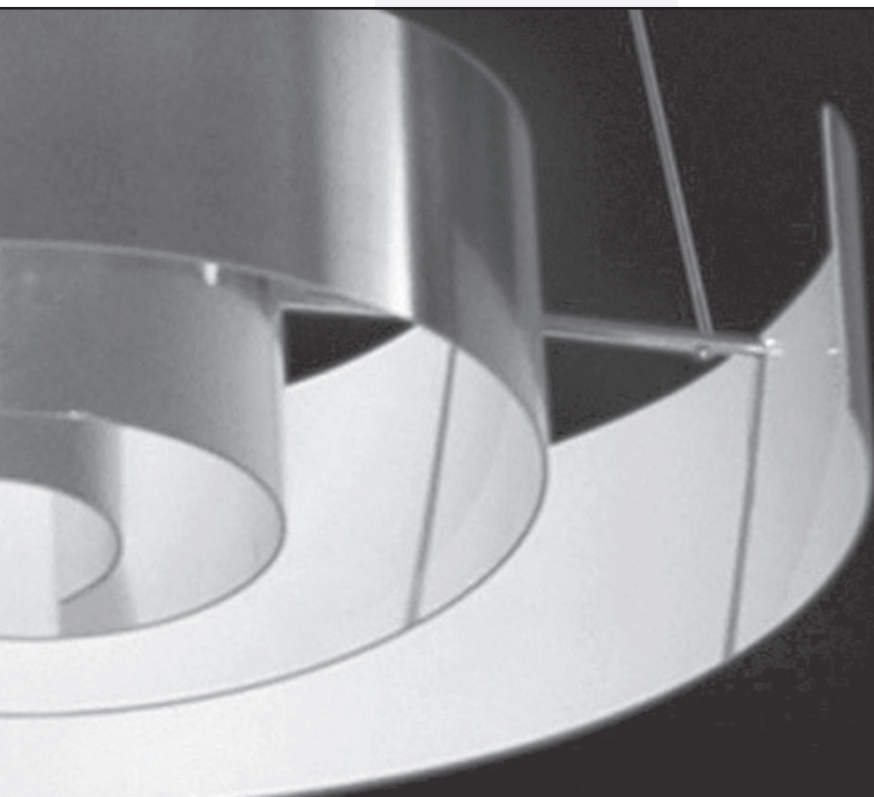

Slowly	Size lamp	Electric supply	Finishing	Price tax excluded
	Floor lamp in polished aluminium Ø cm 48 h 9 Steel base chromed cm 46X9X1,2 Weight kg 5,4	Ministar 35W 12V GY 6.35 included Electronic transformer 20-60W 12V dimmable	TOTAL PAINTED: embossed white..B - embossed black..N metallic anthracite..MA - coffee..CA - purple red..PR embossed brown..BR - sahara..S - champagne..CH antique pink..R - satin gold..OS - satin copper..RS TOTAL LEAF: silver..TA - gold..TO - copper..TR TOTAL LEAF: bronze..TB DOUBLE FINISHING: painting and leaf DOUBLE FINISHING: painting and bronze leaf	€ 708,00 € 715,00 € 786,00 € 744,00 € 818,00
Spirale p 35	Wall lamp in polished aluminium Ø cm 35 h 10 Steel base chromed cm 7,5X3,6 Weight kg 1,4	Ministar 35W 12V GY 6.35 included Electronic transformer 50W 12V dimmable	TOTAL PAINTED: embossed white..B - embossed black..N metallic anthracite..MA - coffee..CA - purple red..PR embossed brown..BR - sahara..S - champagne..CH antique pink..R - satin gold..OS - satin copper..RS TOTAL LEAF: silver..TA - gold..TO - copper..TR TOTAL LEAF: bronze..TB DOUBLE FINISHING: painting and leaf DOUBLE FINISHING: painting and bronze leaf	€ 609,00 € 614,00 € 675,00 € 645,00 € 708,00
Spirale s 48	Suspension lamp in polished aluminium Ø cm 48 h 10 Steel base cm 14X8 3 steel cables cm 200 Weight kg 2,1	AR111 - GU10 LED 13W - 220V - 45° Dimmable included 900 Lm emitted = 75W 3000°K - CRI>80	TOTAL PAINTED: embossed white..B - embossed black..N metallic anthracite..MA - coffee..CA - purple red..PR embossed brown..BR - sahara..S - champagne..CH antique pink..R - satin gold..OS - satin copper..RS TOTAL LEAF: silver..TA - gold..TO - copper..TR TOTAL LEAF: bronze..TB DOUBLE FINISHING: painting and leaf DOUBLE FINISHING: painting and bronze leaf	€ 845,00 € 852,00 € 937,00 € 883,00 € 970,00
Spirale s 110	Suspension lamp in polished aluminium Ø cm 100 h 25 Steel base Ø cm 22X14,5 3 steel cables cm 200 Weight kg 8,4	PAR 38 E27 - LED 15W - 220-240V - 30° included 1100 Lm emitted = 120W 3000°K - CRI>80	TOTAL PAINTED: embossed white..B - embossed black..N metallic anthracite..MA - coffee..CA - purple red..PR embossed brown..BR - sahara..S - champagne..CH antique pink..R - satin gold..OS - satin copper..RS TOTAL LEAF: silver..TA - gold..TO - copper..TR TOTAL LEAF: bronze..TB DOUBLE FINISHING: painting and leaf DOUBLE FINISHING: painting and bronze leaf	€ 2.595,00 € 2.620,00 € 2.882,00 € 2.714,00 € 2.946,00