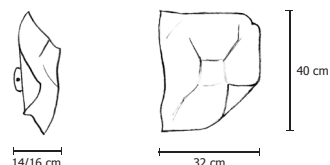

NON SO! Square p/pl 40