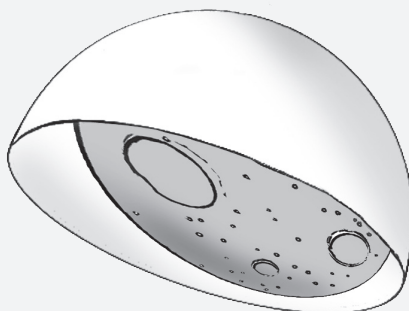

Purchasing Method

THE PURCHASING METHOD MUST RESPECT THE FOLLOWING FEATURES:

- •The first letter coincides with the dome's external finishing
- •The second one coincides with the dome's interior finishing
- •The third one coincides with the disc's finishing

Bucola S45/2 B-B-TO