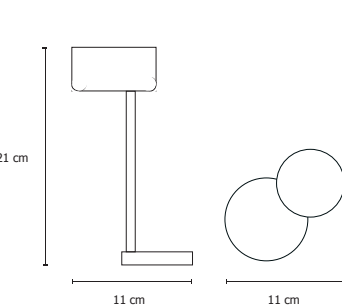

Punto! ...

Punto! p/pl snodo

Size lamp

Wall lamp
in polished steel
ø cm 11X17

Steel base Ø cm 7,5X4

Spread cm 17

Weight kg 0,35

Electric supply

Wall lamp
in polished steel
ø cm 11X17

Steel base Ø cm 7,5X4

Spread cm 17

Weight kg 0,3

Electric supply

1 led COB
14W - 350mA
2900 Lm emitted
3000°K - CRI 85
Phase cut dimmable
power supply included

2700°K on request

TOTAL LEAF: silver..TA - gold..TO
copper..TR - bronze..TB

GALVANIC FINISHING: shiny gold..OR

Price tax excluded

€ 281,00

€ 303,00

€ 328,00

Punto! 1 plafone

Size lamp

Ceiling lamp
in polished steel
ø cm 11X21

Steel base Ø cm 7,5X4

Spread cm 21

Weight kg 0,3

Electric supply

1 led COB
14W - 350mA
2900 Lm emitted
3000°K - CRI 85
Phase cut dimmable
power supply included

2700°K on request