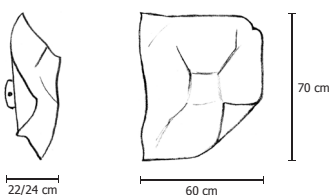

NON SO! Square p/pl 70