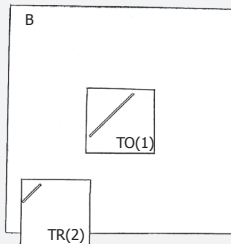

50A2

For example : B(base) - TO(1) - TR(2)