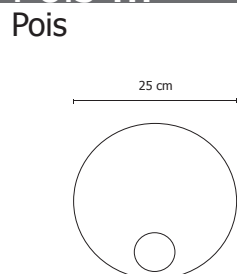

Pois ...

Size lamp

Wall/ceiling lamp
in polished steel
ø cm 25X15

Spread cm 15

Weight kg 1

Electric supply

1 led COB
14W - 350mA
2900 Lm emitted
3000°K - CRI 85
Phase cut dimmable
power supply included

2700°K on request

Finishing

TOTAL PAINTED:
embossed white..B - embossed black..N
metallic anthracite..MA - coffee..CA - purple red..PR
embossed brown..BR - sahara..S - champagne..CH
antique pink..R - satin gold..OS - satin copper..RS
(LED HOLDER DISC BY CHOICE BLACK OR WHITE)

TOTAL LEAF BASE: silver..TA - gold..TO - copper..TR
(LED HOLDER DISC BY CHOICE BLACK OR WHITE)

TOTAL LEAF BASE: bronze..TB
(LED HOLDER DISC BY CHOICE BLACK OR WHITE)

Price tax excluded

€ 289,00

€ 306,00

€ 329,00