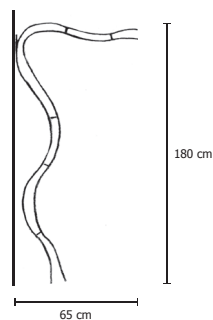

a tempo perso p 180

Size lamp
Wall lamp
in hand-thumped aluminium
cm 180X9

Aluminium base
cm 18X9X3,5

Weight kg 2,5

Electric supply
2 led COB
10W - max 500mA
3900 Lm emitted
3000°K - CRI 85
Phase cut dimmable
power supply included