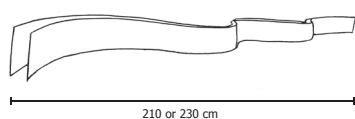

Size lamp
Wall lamp
in hand-thumped aluminium

cm 230X9
or
cm 210x15

Aluminium base
cm 18X9X3,5

Weight kg 2,5

Electric supply
2 led COB
10W - max 500mA
3900 Lm emitted
3000°K - CRI 85
Phase cut dimmable
power supply included

2700°K and other dimming
ways on request

Finishing
TOTAL PAINTED:
embossed white..B - embossed black..N
metallic anthracite..MA - coffee..CA - purple red..PR
embossed brown..BR - sahara..S - champagne..CH
antique pink..R - satin gold..OS - satin copper..RS

TOTAL LEAF: silver..TA - gold..TO - copper..TR

TOTAL LEAF: bronze..TB

DOUBLE FINISHING: painting and leaf

DOUBLE FINISHING: painting and bronze leaf

Price tax excluded
€ 951,00
€ 994,00
€ 1.168,00
€ 1.041,00
€ 1.146,00