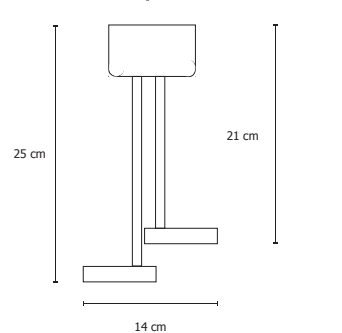

Wall lamp
in polished steel
ø cm 14X21

Steel base Ø cm 7,5X4

Spread cm 20

Weight kg 0,4

Electric supply

2 led COB
14W - 350mA
3900 Lm emitted
3000°K - CRI 85
Phase cut dimmable
power supply included

2700°K on request

TOTAL LEAF: silver..TA - gold..TO
copper..TR - bronze..TB

GALVANIC FINISHING: shiny gold..OR

Price tax excluded

€ 339,00

€ 366,00

€ 396,00

Punto! 2 plafone

Size lamp

Ceiling lamp
in polished steel
ø cm 14X25

Steel base Ø cm 7,5X4

Spread cm 25

Weight kg 0,4

Electric supply

2 led COB
14W - 350mA
3900 Lm emitted
3000°K - CRI 85
Phase cut dimmable
power supply included

2700°K on request