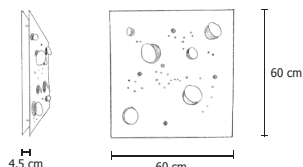

Buchi p/pl 60

Wall/ceiling lamp
in aluminium
cm 60X60X4,5

Weight kg 4,6

4 led COB
10W - max 500mA
7800 Lm emitted
3000°K - CRI 85
Phase cut dimmable
power supply included

2700°K and other dimming
ways on request

TOTAL PAINTED:
embossed white..B - embossed black..N
metallic anthracite..MA - coffee..CA - purple red..PR
embossed brown..BR - sahara..S - champagne..CH
antique pink..R - satin gold..OS - satin copper..RS

TOTAL LEAF: silver..TA - gold..TO - copper..TR

TOTAL LEAF: bronze..TB

DOUBLE FINISHING: painting and leaf

DOUBLE FINISHING: painting and bronze leaf

€ 885,00

€ 912,00

€ 1.002,00

€ 957,00

€ 1.053,00