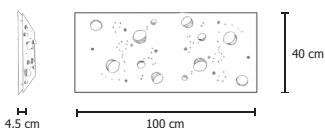

Buchi p/pl 100X40

Wall/ceiling lamp
in aluminium
cm 100X40X4,5

Weight kg 4,5

4 led COB
10W - max 500mA
7800 Lm emitted
3000°K - CRI 85
Phase cut dimmable
power supply included

2700°K and other dimming
ways on request

TOTAL PAINTED:
embossed white..B - embossed black..N
metallic anthracite..MA - coffee..CA - purple red..PR
embossed brown..BR - sahara..S - champagne..CH
antique pink..R - satin gold..OS - satin copper..RS

TOTAL LEAF: silver..TA - gold..TO - copper..TR

TOTAL LEAF: bronze..TB

DOUBLE FINISHING: painting and leaf

DOUBLE FINISHING: painting and bronze leaf

€ 925,00

€ 951,00

€ 1.045,00

€ 998,00

€ 1.098,00