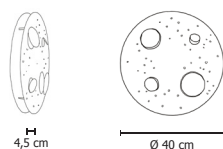

Buchi p/pl 40

Wall/ceiling lamp
in steel
Ø cm 40X4,5

Weight kg 2,2

2 led COB
10W - max 500mA
3900 Lm emitted
3000°K - CRI 85
Phase cut dimmable
power supply included

2700°K and other dimming
ways on request

TOTAL PAINTED:
embossed white..B - embossed black..N
metallic anthracite..MA - coffee..CA - purple red..PR
embossed brown..BR - sahara..S - champagne..CH
antique pink..R - satin gold..OS - satin copper..RS

TOTAL LEAF: silver..TA - gold..TO - copper..TR

TOTAL LEAF: bronze..TB

DOUBLE FINISHING: painting and leaf

DOUBLE FINISHING: painting and bronze leaf

€ 509,00

€ 522,00

€ 575,00

€ 548,00

€ 604,00