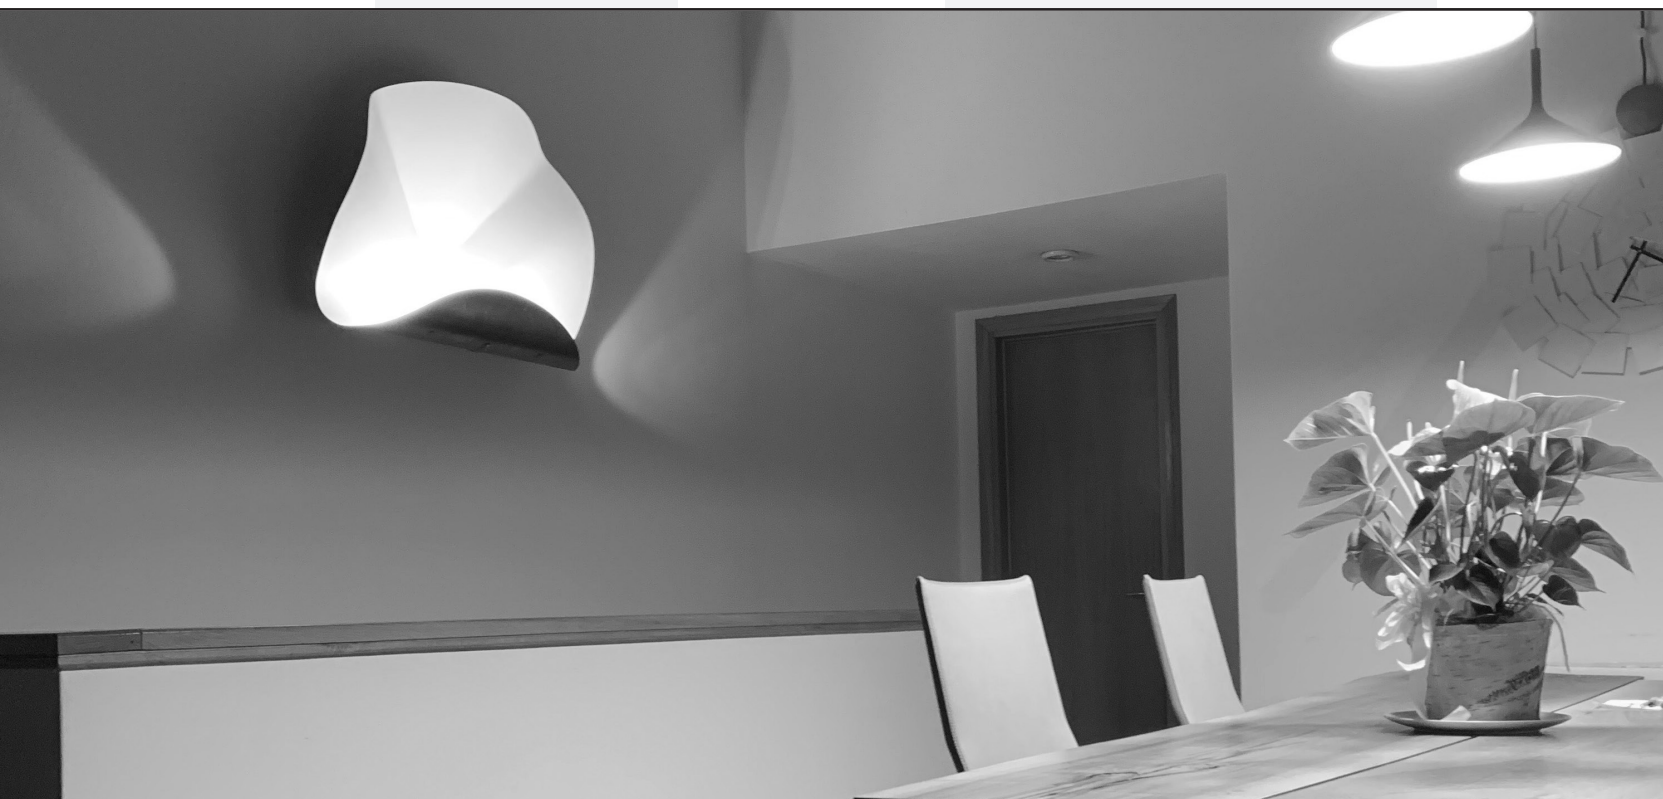

Wall/ceiling lamp
hand-thumped steel
cm 70X60

Steel base Ø cm 16,5X5,5
Adjustable

Spread cm 22/24

Weight Kg 3,9

2 led COB
10W - max 500mA
3900 Lm emitted
3000°K - CRI 85
Phase cut dimmable
power supply included

2700°K and other dimming
ways on request

TOTAL PAINTED:
embossed white..B - embossed black..N
metallic anthracite..MA - coffee..CA - purple red..PR
embossed brown..BR - sahara..S - champagne..CH
antique pink..R - satin gold..OS - satin copper..RS

TOTAL LEAF: silver..TA - gold..TO - copper..TR

TOTAL LEAF: bronze..TB

DOUBLE FINISHING: painting and leaf

DOUBLE FINISHING: painting and bronze leaf

€ 940,00

€ 970,00

€ 1.140,00

€ 1.060,00

€ 1.165,00