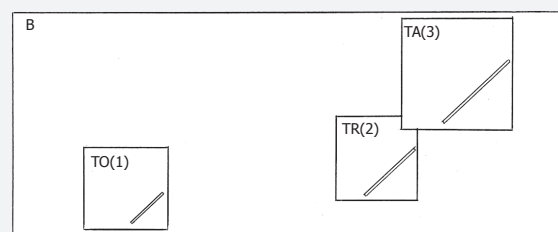

100A3

For example : B(base) - TO(1) - TR(2) - TA(3)