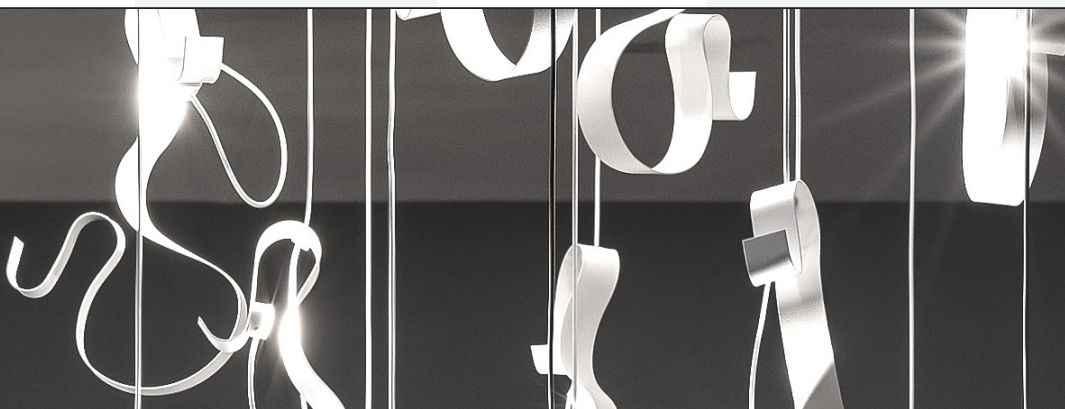

€ 5.255,00

€ 5.498,00

€ 5.990,00

Curve ...
Curve terra

Floor lamp
in hand-made
polished aluminium
cm 205X60X40

Chromed steel base
Ø cm 35X1

Weight kg 8,7

Double switch:

2 strips 36 led 6W 24V

+

1 led COB

10W max 250mA

1100 Lm emitted

3000°K - CRI>80

2 power supplies included

2700°K on request

TOTAL PAINTED:
embossed white..B - embossed black..N
metallic anthracite..MA - coffee..CA - purple red..PR
embossed brown..BR - sahara..S - champagne..CH
antique pink..R - satin gold..OS - satin copper..RS

TOTAL LEAF: silver..TA - gold..TO - copper..TR

TOTAL LEAF: bronze..TB

DOUBLE FINISHING: painting and leaf

DOUBLE FINISHING: painting and bronze leaf

€ 1.788,00

€ 1.821,00

€ 2.006,00

€ 1.843,00

€ 2.025,00

Curve sospensione

Suspension lamp
in hand-made
polished aluminium
cm 100X60X40

Central rod
in chromed steel
cm 100

Painted steel base
Ø cm 15X6

Weight kg 2,5

Double switch:

2 strips 36 led 6W 24V

+

1 led COB

10W max 250mA

1100 Lm emitted

3000°K - CRI>80

2 power supplies included

2700°K on request

TOTAL PAINTED:
embossed white..B - embossed black..N
metallic anthracite..MA - coffee..CA - purple red..PR
embossed brown..BR - sahara..S - champagne..CH
antique pink..R - satin gold..OS - satin copper..RS

TOTAL LEAF: silver..TA - gold..TO - copper..TR

TOTAL LEAF: bronze..TB

DOUBLE FINISHING: painting and leaf

DOUBLE FINISHING: painting and bronze leaf

€ 1.621,00

€ 1.654,00

€ 1.820,00

€ 1.669,00

€ 1.843,00