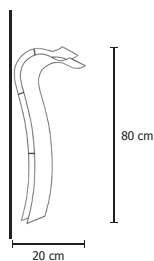

€ 1.165,00

a tempo perso ...

a tempo perso p 80

Size lamp
Wall lamp
in hand-thumped aluminium
cm 80X20

Aluminium base
cm 18X9X3,5

Weight kg 1,1

Electric supply
2 led COB
10W - max 500mA
3900 Lm emitted
3000°K - CRI 85
Phase cut dimmable
power supply included