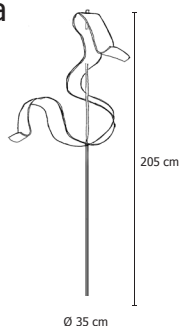

Curve ...
Curve terra