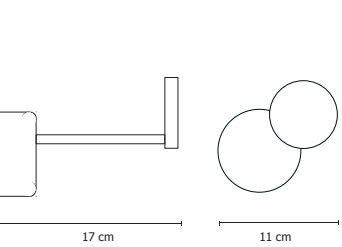

Punto! 1 parete

Size lamp

Wall lamp
in polished steel
ø cm 11X17

Steel base Ø cm 7,5X4

Spread cm 17

Weight kg 0,3

Electric supply

1 led COB
14W - 350mA
2900 Lm emitted
3000°K - CRI 85
Phase cut dimmable
power supply included

2700°K on request

Finishing

TOTAL PAINTED:
embossed white..B - embossed black..N
metallic anthracite..MA - coffee..CA - purple red..PR
embossed brown..BR - sahara..S - champagne..CH
antique pink..R - satin gold..OS - satin copper..RS

TOTAL LEAF: silver..TA - gold..TO
copper..TR - bronze..TB

GALVANIC FINISHING: shiny gold..OR

Price tax excluded

€ 281,00

€ 303,00

€ 328,00