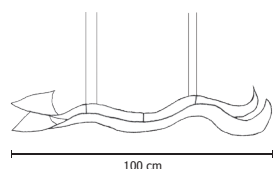

a tempo perso 100a3

Size lamp
Suspension lamp
in hand-thumped aluminium
cm 100X20

Aluminium base
cm 18X9X3,5

4 steel cables cm 200
Silicon cable cm 200

Weight kg 2,4

Electric supply
3 led COB
10W - max 1400mA
7900 Lm emitted
3000°K - CRI 85
Phase cut dimmable
power supply included

2700°K and other dimming
ways on request

Finishing
TOTAL PAINTED:
embossed white..B - embossed black..N
metallic anthracite..MA - coffee..CA - purple red..PR
embossed brown..BR - sahara..S - champagne..CH
antique pink..R - satin gold..OS - satin copper..RS

TOTAL LEAF: silver..TA - gold..TO - copper..TR

TOTAL LEAF: bronze..TB

DOUBLE FINISHING: painting and leaf

DOUBLE FINISHING: painting and bronze leaf

Price tax excluded
€ 999,00
€ 1.042,00
€ 1.225,00
€ 1.094,00
€ 1.204,00