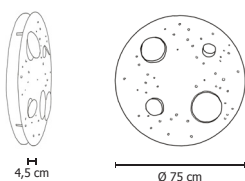

Buchi p/pl 75

Wall/ceiling lamp
in aluminium
Ø cm 75X4,5

Weight kg 5,2

4 led COB
10W - max 500mA
7800 Lm emitted
3000°K - CRI 85
Phase cut dimmable
power supply included

2700°K and other dimming
ways on request

TOTAL PAINTED:
embossed white..B - embossed black..N
metallic anthracite..MA - coffee..CA - purple red..PR
embossed brown..BR - sahara..S - champagne..CH
antique pink..R - satin gold..OS - satin copper..RS

TOTAL LEAF: silver..TA - gold..TO - copper..TR

TOTAL LEAF: bronze..TB

DOUBLE FINISHING: painting and leaf

DOUBLE FINISHING: painting and bronze leaf

€ 1.005,00

€ 1.033,00

€ 1.135,00

€ 1.085,00

€ 1.192,00