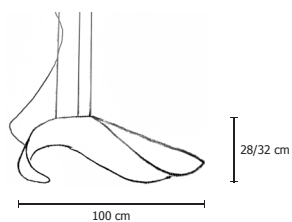

NON SO! s 100