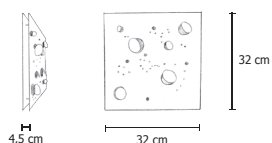

Buchi p/pl 32

Wall/ceiling lamp
in steel
cm 32X32X4,5

Weight kg 1,8

Electric supply

2 led COB
10W - max 500mA
3900 Lm emitted
3000°K - CRI 85
Phase cut dimmable
power supply included

2700°K and other dimming
ways on request

Finishing

TOTAL PAINTED:
embossed white..B - embossed black..N
metallic anthracite..MA - coffee..CA - purple red..PR
embossed brown..BR - sahara..S - champagne..CH
antique pink..R - satin gold..OS - satin copper..RS

TOTAL LEAF: silver..TA - gold..TO - copper..TR

TOTAL LEAF: bronze..TB

DOUBLE FINISHING: painting and leaf

DOUBLE FINISHING: painting and bronze leaf

Price tax excluded

€ 509,00

€ 522,00

€ 575,00

€ 548,00

€ 604,00