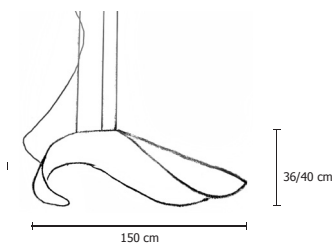

NON SO! s 150