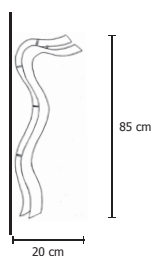

a tempo perso p 85

Size lamp
Wall lamp
in hand-thumped aluminium
cm 85X15

Aluminium base
cm 18X9X3,5

Weight kg 1,1

Electric supply
2 led COB
10W - max 500mA
3900 Lm emitted
3000°K - CRI 85
Phase cut dimmable
power supply included