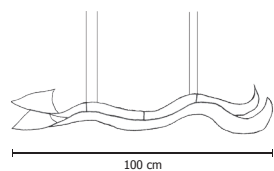

a tempo perso 100a2

Size lamp
Suspension lamp
in hand-thumped aluminium
cm 100X20

Aluminium base
cm 18X9X3,5

4 steel cables cm 200
Silicon cable cm 200

Weight kg 2,3

Electric supply
2 led COB
10W - max 500mA
3900 Lm emitted
3000°K - CRI 85
Phase cut dimmable
power supply included

2700°K and other dimming
ways on request

Finishing
TOTAL PAINTED:
embossed white..B - embossed black..N
metallic anthracite..MA - coffee..CA - purple red..PR
embossed brown..BR - sahara..S - champagne..CH
antique pink..R - satin gold..OS - satin copper..RS

TOTAL LEAF: silver..TA - gold..TO - copper..TR

TOTAL LEAF: bronze..TB

DOUBLE FINISHING: painting and leaf

DOUBLE FINISHING: painting and bronze leaf

Price tax excluded
€ 863,00
€ 907,00
€ 1.064,00
€ 957,00
€ 1.054,00