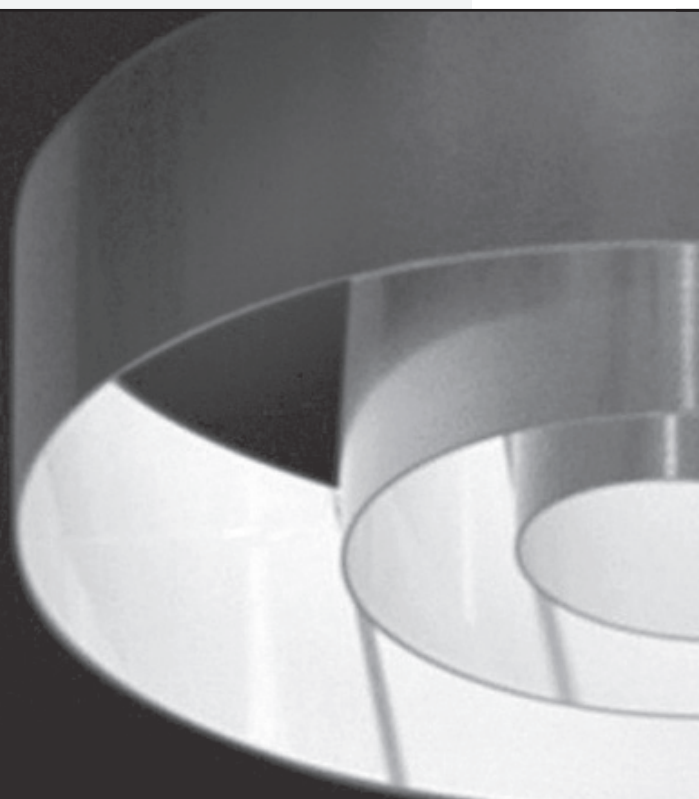

Hué Led sospensione 1	Size lamp	Electric supply	Finishing	Price tax excluded
	Suspension lamp Ø cm 16X3,6	1 led 1,5W - max 350mA 150 Lm emitted 3000°K - CRI>80 Power supply included	TOTAL PAINTED: embossed white..B - embossed black..N metallic anthracite..MA - coffee..CA - purple red..PR embossed brown..BR - sahara..S - champagne..CH antique pink..R - satin gold..OS - satin copper..RS	€ 249,00
	Steel base Ø cm 7,5X3,6		TOTAL LEAF: silver..TA - gold..TO - copper..TR	€ 249,00
	Silicon coaxial cable cm 150	2700°K on request	TOTAL LEAF: bronze..TB	€ 274,00
	Weight kg 0,3		DOUBLE FINISHING: painting and leaf	€ 263,00
			DOUBLE FINISHING: painting and bronze leaf	€ 286,00
	Suspension lamp 10 small Hué Ø cm 16X3,6	10 led 1,5W - max 350mA 1500 Lm emitted 3000°K - CRI>80 Power supplies included	TOTAL PAINTED: embossed white..B - embossed black..N metallic anthracite..MA - coffee..CA - purple red..PR embossed brown..BR - sahara..S - champagne..CH antique pink..R - satin gold..OS - satin copper..RS	€ 1.799,00
	Steel base Ø cm 50X7		TOTAL LEAF: silver..TA - gold..TO - copper..TR	€ 1.799,00
	Silicon coaxial cables n. 10 cm 150	2700°K and dimming on request	TOTAL LEAF: bronze..TB	€ 1.977,00
	Lamps weight kg 2,2 Base weight Kg 8		DOUBLE FINISHING: painting and leaf	€ 1.891,00
			DOUBLE FINISHING: painting and bronze leaf	€ 2.080,00
	Suspension lamp 20 small Hué Ø cm 16X3,6	20 led 1,5W - max 350mA 3000 Lm emitted 3000°K - CRI>80 Power supplies included	TOTAL PAINTED: embossed white..B - embossed black..N metallic anthracite..MA - coffee..CA - purple red..PR embossed brown..BR - sahara..S - champagne..CH antique pink..R - satin gold..OS - satin copper..RS	€ 3.606,00
	Steel base Ø cm 70X7		TOTAL LEAF: silver..TA - gold..TO - copper..TR	€ 3.606,00
	Silicon coaxial cables n. 10 cm 150 n. 10 cm 200	2700°K and dimming on request	TOTAL LEAF: bronze..TB	€ 3.968,00
	Lamps weight kg 4,5 Base weight Kg 10		DOUBLE FINISHING: painting and leaf	€ 3.785,00
			DOUBLE FINISHING: painting and bronze leaf	€ 4.163,00
	Suspension lamp 30 small Hué Ø cm 16X3,6	30 led 1,5W - max 350mA 4500 Lm emitted 3000°K - CRI>80 Power supplies included	TOTAL PAINTED: embossed white..B - embossed black..N metallic anthracite..MA - coffee..CA - purple red..PR embossed brown..BR - sahara..S - champagne..CH antique pink..R - satin gold..OS - satin copper..RS	€ 5.304,00
	Steel base Ø cm 90X7		TOTAL LEAF: silver..TA - gold..TO - copper..TR	€ 5.304,00
	Silicon coaxial cables n. 15 cm 150 n. 10 cm 200 n. 5 cm 300	2700°K and dimming on request	TOTAL LEAF: bronze..TB	€ 5.835,00
	Lamps weight kg 6,9 Base weight Kg 15		DOUBLE FINISHING: painting and leaf	€ 5.572,00
			DOUBLE FINISHING: painting and bronze leaf	€ 5.124,00