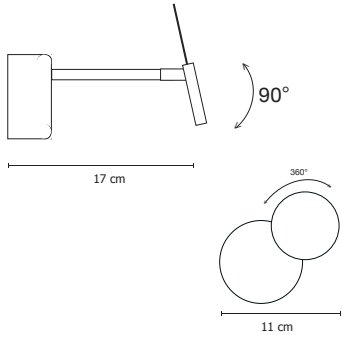

Nuvole di Drago a 1	Size lamp	Electric supply	Finishing	Price tax excluded
	<p>Suspension lamp 1 small cloud in copper interlaced wire mesh cm 17X8</p> <p>Steel base Ø cm 12,5X4</p> <p>Silicon coaxial cable cm 150</p> <p>Weight kg 0,30</p>	<p>1 led 3W - max 700mA 300 Lm emitted 3000°K - CRI>80 Power supply included</p> <p>2700°K on request</p>	<p>Copper interlaced wire mesh</p>	<p>€ 410,00</p>

<h3 data-bbox="34 512 261 549">Nuvole di Drago</h3> 	<p>Suspension lamp 15 small clouds in copper interlaced wire meshes cm 100X150</p> <p>Aluminium base cm 18X9X3,5</p> <p>Weight kg 1,3</p>	<p>Led bar 25W max 700mA 4000 Lm emitted 3000°K - CRI 85 Phase cut dimmable power supply included</p> <p>2700°K and other dimming ways on request</p>	<p>Brass and copper interlaced wire meshes</p>	<p>€ 1.720,00</p>
--	---	---	--	-------------------

Parachute ...				
<h3 data-bbox="34 938 265 975">Petite Parachute</h3> 	<p>Suspension lamp in brass and copper interlaced wire meshes cm 65X40X60</p> <p>2 polished brass rods cm 65</p> <p>Steel base Ø cm 7,5X3</p> <p>4 steel cables cm 200 2 silicon cables cm 200</p> <p>Weight kg 0,8</p>	<p>2 E 14 LED 7W 220V included 2110 Lm emitted = 150W 2700°K - CRI> 85</p>	<p>Brass and copper interlaced wire meshes</p>	<p>€ 819,00</p>

Punto! ...

Punto! p/pl snodo

Size lamp

Wall lamp
in polished steel
ø cm 11X17

Steel base Ø cm 7,5X4

Spread cm 17

Weight kg 0,35

Electric supply